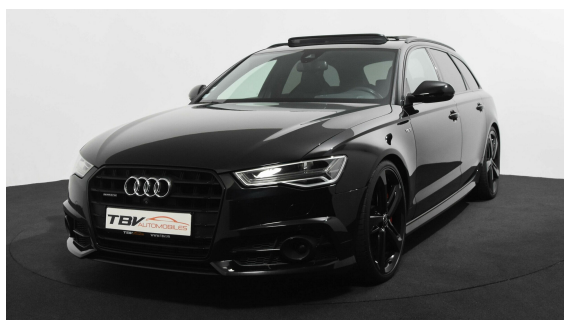

# AUDI A6

**3.0 V6 BITDI 326 CV QUATTRO COMPETITION  
SIEGES SPORT "S" SUSPENSION PNEUMATIQUE  
MATRIX LED HUD ACC KEYLESS CAMERA 360  
CARPLAY BOSE ATTELAGE JANTES 20"**

24/05/2018 - 21 CV - 326 CH - DIESEL  
169 G/KM - 89185 KM - AUTOMATIQUE